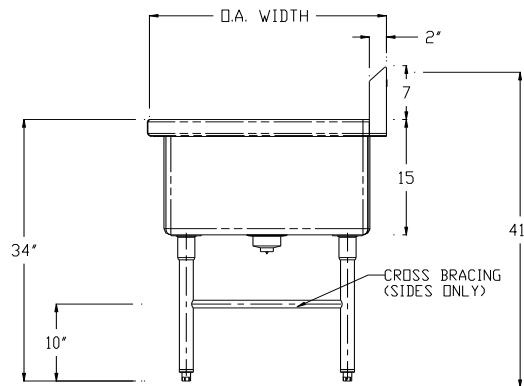

SINGLE COMPARTMENT SINKS W/ CROSS BRACING & NO DRAINBOARD

PROJECT#: _____

ITEM# _____

MODEL# _____

SINGLE COMPARTMENT SINKS W/ CROSS BRACING & NO DRAINBOARD							
MODEL#	QTY	PRODUCT DIMENSIONS (INCHES)					SHIPPING WEIGHT (LBS)
		LENGTH (BOWL)	WIDTH (BOWL)	O.A. LENGTH	O.A. WIDTH	OVERALL HEIGHT	
C-1-1818-C		18"	18"	22"	22"	41"	50
C-1-1824-C		18"	24"	22"	28"	41"	60
C-1-2424-C		24"	24"	28"	28"	41"	70
C-1-3024-C		30"	24"	34"	28"	41"	81

SINK SPECIFICATIONS:

TOP: 16 GA. 300 Series Stainless Steel

SINK BOWLS: 16 GA. 300 Series Stainless Steel

CROSS BRACING: 1" Diameter Stainless Steel Welded To Legs

LEGS: 1 5/8" Diameter Stainless Steel Tubing

CONSTRUCTION:

- ◆ Fully welded, Seamless, Polished to #4 Finish
- ◆ Euro Edge
- ◆ S/S Adjustable Bullet Feet
- ◆ Crumb Cup Drain 1 1/2" IPS
- ◆ 8" On Center Faucet Holes
- ◆ Ships with (2) Wall Mount "Z" Clips
- ◆ Integral 7" Tall Backsplash