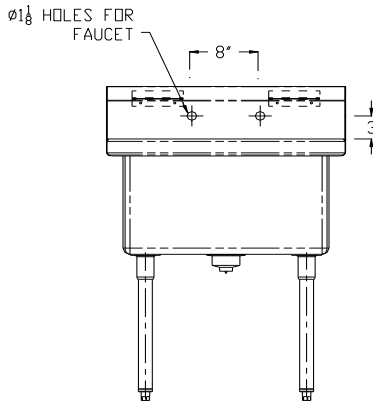

SINGLE COMPARTMENT SINKS W/ CROSS BRACING & NO DRAINBOARD

PROJECT#: _____

ITEM# _____

MODEL# _____

SINGLE COMPARTMENT SINKS W/ CROSS BRACING & NO DRAINBOARD							
MODEL#	QTY	PRODUCT DIMENSIONS (INCHES)					SHIPPING WEIGHT (LBS)
		LENGTH (BOWL)	WIDTH (BOWL)	O.A. LENGTH	O.A. WIDTH	OVERALL HEIGHT	
C-1-1818-C		18"	18"	22"	22"	41"	50
C-1-1824-C		18"	24"	22"	28"	41"	60
C-1-2424-C		24"	24"	28"	28"	41"	70
C-1-3024-C		30"	24"	34"	28"	41"	81

SINK SPECIFICATIONS:

TOP: 16 GA. 300 Series Stainless Steel

SINK BOWLS: 16 GA. 300 Series Stainless Steel

CROSS BRACING: 1" Diameter Stainless Steel Welded To Legs

LEGS: 1 5/8" Diameter Stainless Steel Tubing

CONSTRUCTION:

- ◆ Fully welded, Seamless, Polished to #4 Finish
- ◆ Euro Edge
- ◆ S/S Adjustable Bullet Feet
- ◆ Crumb Cup Drain 1 1/2" IPS
- ◆ 8" On Center Faucet Holes
- ◆ Ships with (2) Wall Mount "Z" Clips
- ◆ Integral 7" Tall Backsplash