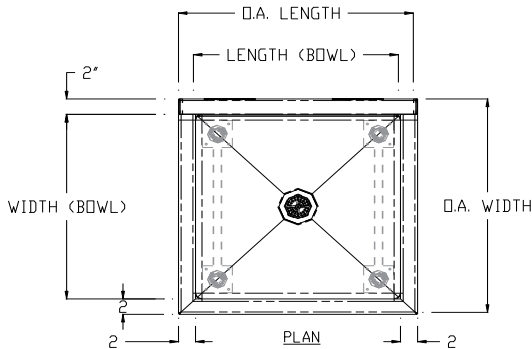

SINGLE COMPARTMENT SINKS W/ CROSS BRACING & NO DRAINBOARD

PROJECT#: _____

ITEM# _____

MODEL# _____

SINGLE COMPARTMENT SINKS W/ CROSS BRACING & NO DRAINBOARD							
MODEL#	QTY	PRODUCT DIMENSIONS (INCHES)					SHIPPING WEIGHT (LBS)
		LENGTH (BOWL)	WIDTH (BOWL)	O.A. LENGTH	O.A. WIDTH	OVERALL HEIGHT	
C-1-1818-C		18"	18"	22"	22"	41"	50
C-1-1824-C		18"	24"	22"	28"	41"	60
C-1-2424-C		24"	24"	28"	28"	41"	70
C-1-3024-C		30"	24"	34"	28"	41"	81

SINK SPECIFICATIONS:

TOP: 16 GA. 300 Series Stainless Steel

SINK BOWLS: 16 GA. 300 Series Stainless Steel

CROSS BRACING: 1" Diameter Stainless Steel Welded To Legs

LEGS: 1 5/8" Diameter Stainless Steel Tubing

CONSTRUCTION:

- ◆ Fully welded, Seamless, Polished to #4 Finish
- ◆ Euro Edge
- ◆ S/S Adjustable Bullet Feet
- ◆ Crumb Cup Drain 1 1/2" IPS
- ◆ 8" On Center Faucet Holes
- ◆ Ships with (2) Wall Mount "Z" Clips
- ◆ Integral 7" Tall Backsplash